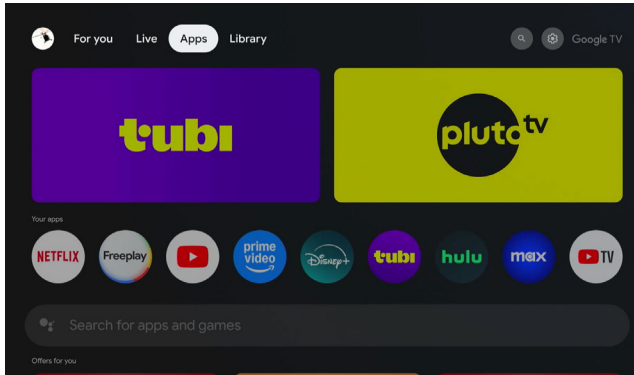

1. From the home screen, navigate to the app tab and in the search bar enter enter CUE.

2. In the search results locate the CUE Broadcast logo.

3. Click on CUE Broadcast, when the install button appears, press the center select button to download the app.