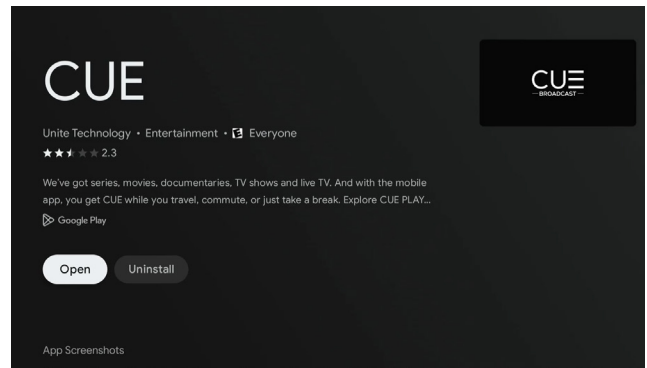

1. From the home screen, navigate to the app tab and in the search bar enter enter CUE.

2. In the search results locate the CUE Broadcast logo.

3. Click on CUE Broadcast, when the install button appears, press the center select button to download the app.