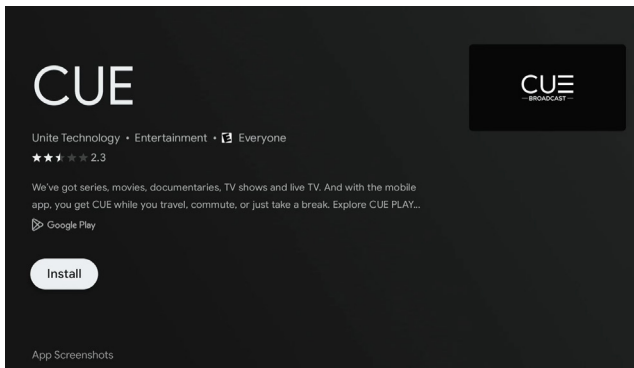

1. From the home screen, navigate to the app tab and in the search bar enter enter CUE.

2. In the search results locate the CUE Broadcast logo.

3. Click on CUE Broadcast, when the install button appears, press the center select button to download the app.