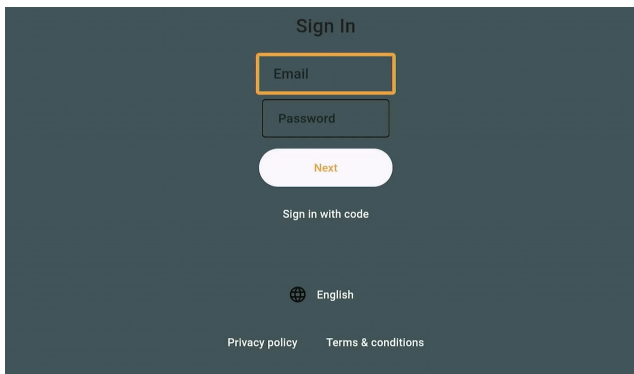

1. From the home screen, navigate to the app tab and in the search bar enter enter CUE.

2. In the search results locate the CUE Broadcast logo.

3. Click on CUE Broadcast, when the install button appears, press the center select button to download the app.

4. When the app download is complete, click open.

5. When the login screen appears enter the email and password associated with your account and click Next. You can also login using a unique 12 digit code which can be found in your welcome email or in your account profile.